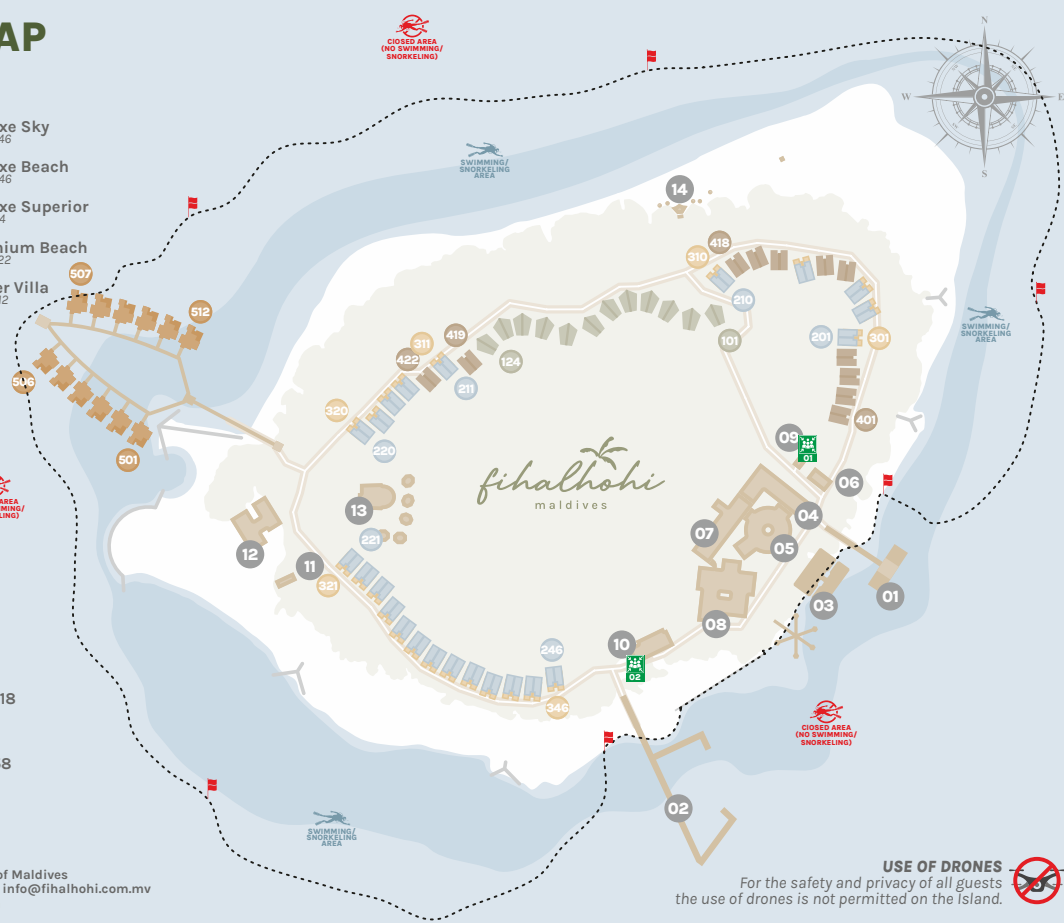

# Introduction

Fihalhohi is a secluded island in the archipelago of The Maldives where you can experience Traditional Island Living at its finest.

Our island is perfectly located along the Southern rim of Male' atoll, vastly surrounded by pristine, crystal-clear waters of the Indian Ocean. The lush greenery and hundreds of shady coconut palms gives the island a subtle atmosphere of seclusion perfect for relaxation.

## RESORT MAP

### LEGEND

- 01 Arrival Jetty
  - 02 Supply Jetty
  - 03 Bar Deck
  - 04 Reception
  - 05 Fisherman's Bar
  - 06 Souvenir Shop
  - 07 Indoor Sports
  - 08 Palm Grove Restaurant
  - 09 Badminton Court
  - 10 Fiha Dive
  - 11 Recreation Centre
  - 12 Blue Lagoon Bar
  - 13 Huvandhumaa Spa
  - 14 Beach Hut
- Deluxe Sky 201 - 246
  - Deluxe Beach 301 - 346
  - Deluxe Superior 101 - 124
  - Premium Beach 401 - 422
  - Water Villa 501 - 512

**USE OF DRONES**   
For the safety and privacy of all guests the use of drones is not permitted on the island.

Owned & Operated By: Fehi Moorithi Pvt. Ltd.  
Distance From Airport: 28 km (45 minutes via speedboat)  
Size Of The Island: Approximately 93,000 m<sup>2</sup>