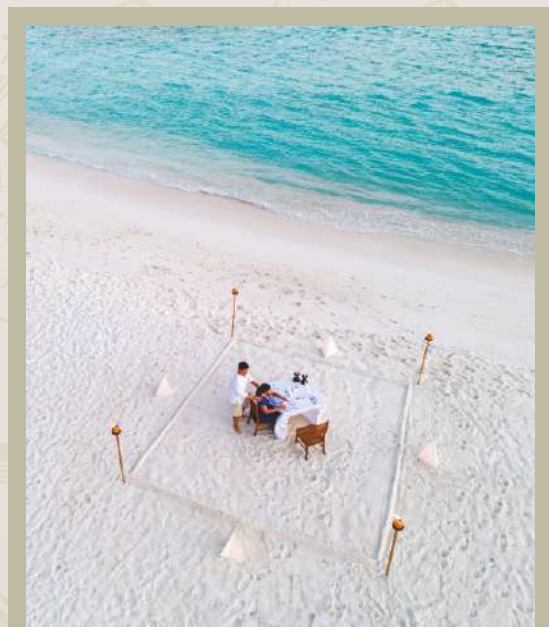

Private Beach Dinner Setup

- Tea, coffee & Water is included during meal times
- Cater to dietary preferences/restrictions upon request
- Arrange private dinners/banquets